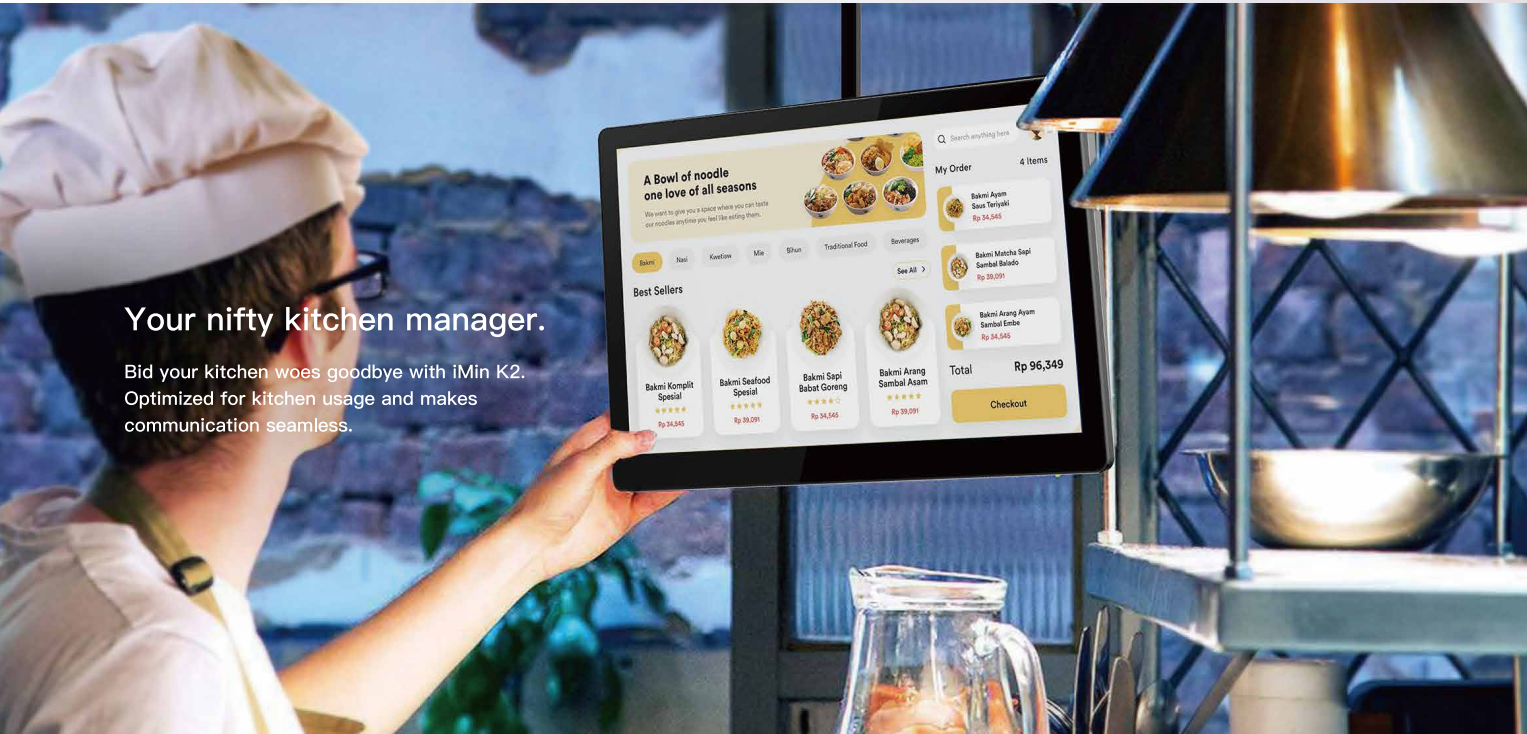

## KDS

iMin's K2 confirms order completion for the back kitchen, enabling chefs and servers to efficiently plan for food preparation and service.

## Your nifty kitchen manager.

Bid your kitchen woes goodbye with iMin K2. Optimized for kitchen usage and makes communication seamless.