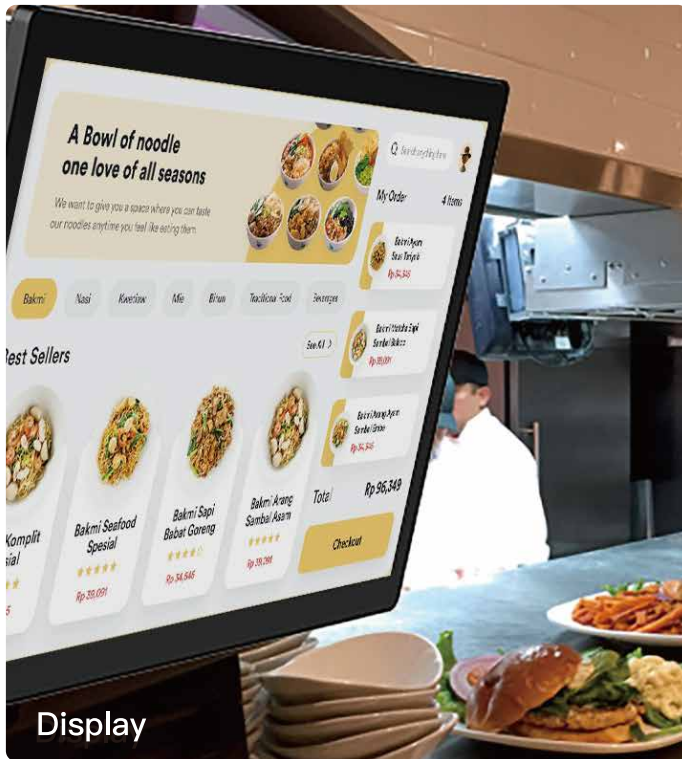

## KDS

iMin's K2 confirms order completion for the back kitchen, enabling chefs and servers to efficiently plan for food preparation and service.

## Your nifty kitchen manager.

Bid your kitchen woes goodbye with iMin K2. Optimized for kitchen usage and makes communication seamless.

### Display

Multi capacitive touch screen

### Wall Mount

Reliable and cost-efficient  
Simplified with space-saving design

Display

Button

Connection Ports