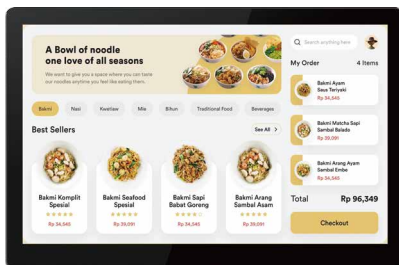

Display

Multi capacitive touch screen